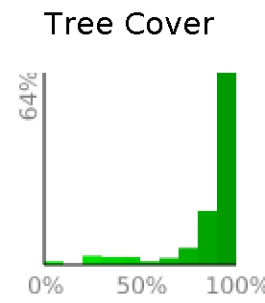

# Day Six: VCT/AT to Damascus

range 1969' to 2743' gain 597' loss 1348' exaggeration 29.6x

Slope Angle (top), Land Cover (middle), Tree Cover (bottom)

Min 1969'  
Avg 2319'  
Max 2745'  
Delta 777'

Min 1°  
Avg 12°  
Max 40°

### Land Cover

- Forest 79%
- Developed 18%
- Crops 3%