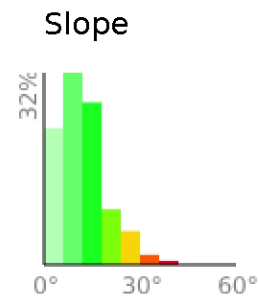

# Day Six: VCT/AT to Damascus

range 1969' to 2743' gain 597' loss 1348' exaggeration 29.6x

Slope Angle (top), Land Cover (middle), Tree Cover (bottom)

Min 1969'  
Avg 2319'  
Max 2745'  
Delta 777'

Min 1°  
Avg 12°  
Max 40°

### Land Cover

- Forest 79%
- Developed 18%
- Crops 3%