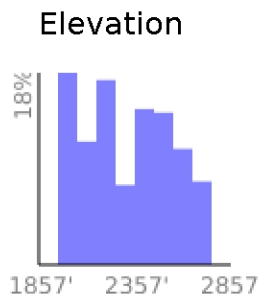

# Day Six: VCT/AT to Damascus

range 1969' to 2743' gain 597' loss 1348' exaggeration 29.6x

Slope Angle (top), Land Cover (middle), Tree Cover (bottom)

Min 1969'  
Avg 2319'  
Max 2745'  
Delta 777'

Min 1°  
Avg 12°  
Max 40°

### Land Cover

- Forest 79%
- Developed 18%
- Crops 3%