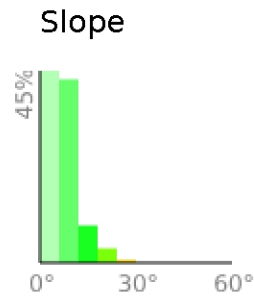

Hazeltop

range 3251' to 3773' gain 597' loss 597' exaggeration 15.8x

Slope Angle (top), Land Cover (middle), Tree Cover (bottom)

Min 3254'
Avg 3488'
Max 3775'
Delta 521'

Min 1°
Avg 7°
Max 25°

Forest 98%
Developed 2%