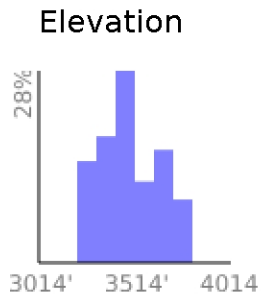

Hazeltop

range 3251' to 3773' gain 597' loss 597' exaggeration 15.8x

Slope Angle (top), Land Cover (middle), Tree Cover (bottom)

Min 3254'
Avg 3488'
Max 3775'
Delta 521'

Min 1°
Avg 7°
Max 25°

Forest 98%
Developed 2%