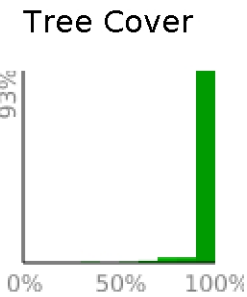

Hazeltop

range 3251' to 3773' gain 597' loss 597' exaggeration 15.8x

Slope Angle (top), Land Cover (middle), Tree Cover (bottom)

Min 3254'
Avg 3488'
Max 3775'
Delta 521'

Min 1°
Avg 7°
Max 25°

Forest 98%
Developed 2%