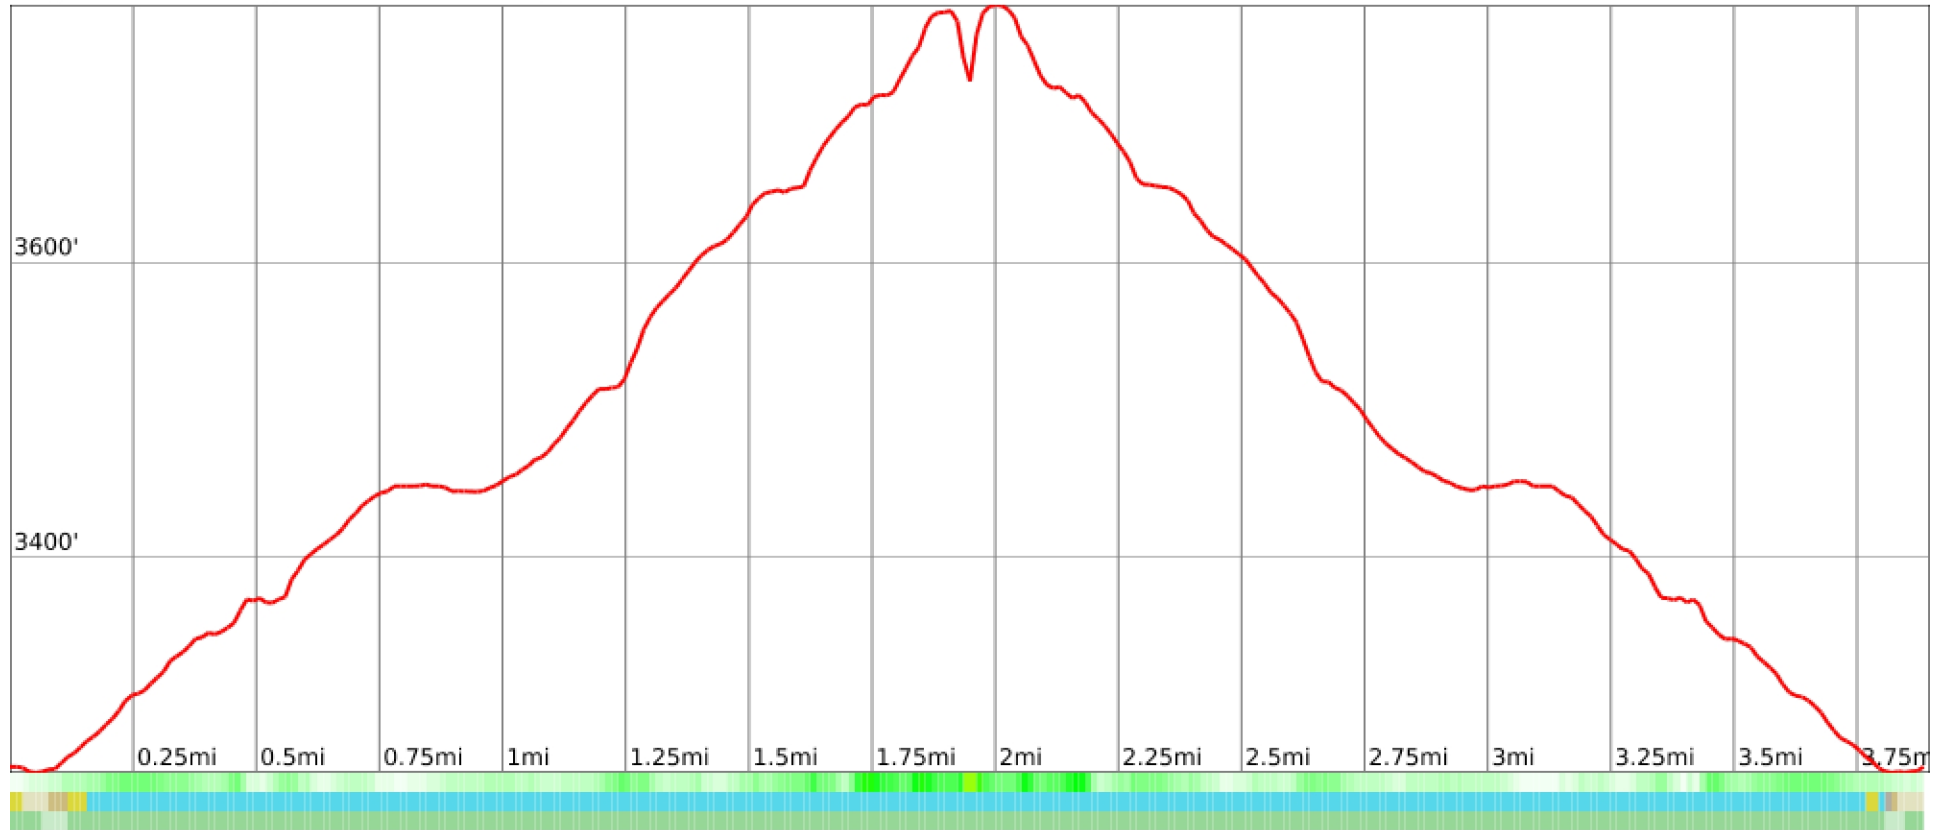

Hazeltop

range 3251' to 3773' gain 597' loss 597' exaggeration 15.8x

Slope Angle (top), Land Cover (middle), Tree Cover (bottom)

Min 3254'
Avg 3488'
Max 3775'
Delta 521'

Min 1°
Avg 7°
Max 25°

Forest 98%
Developed 2%