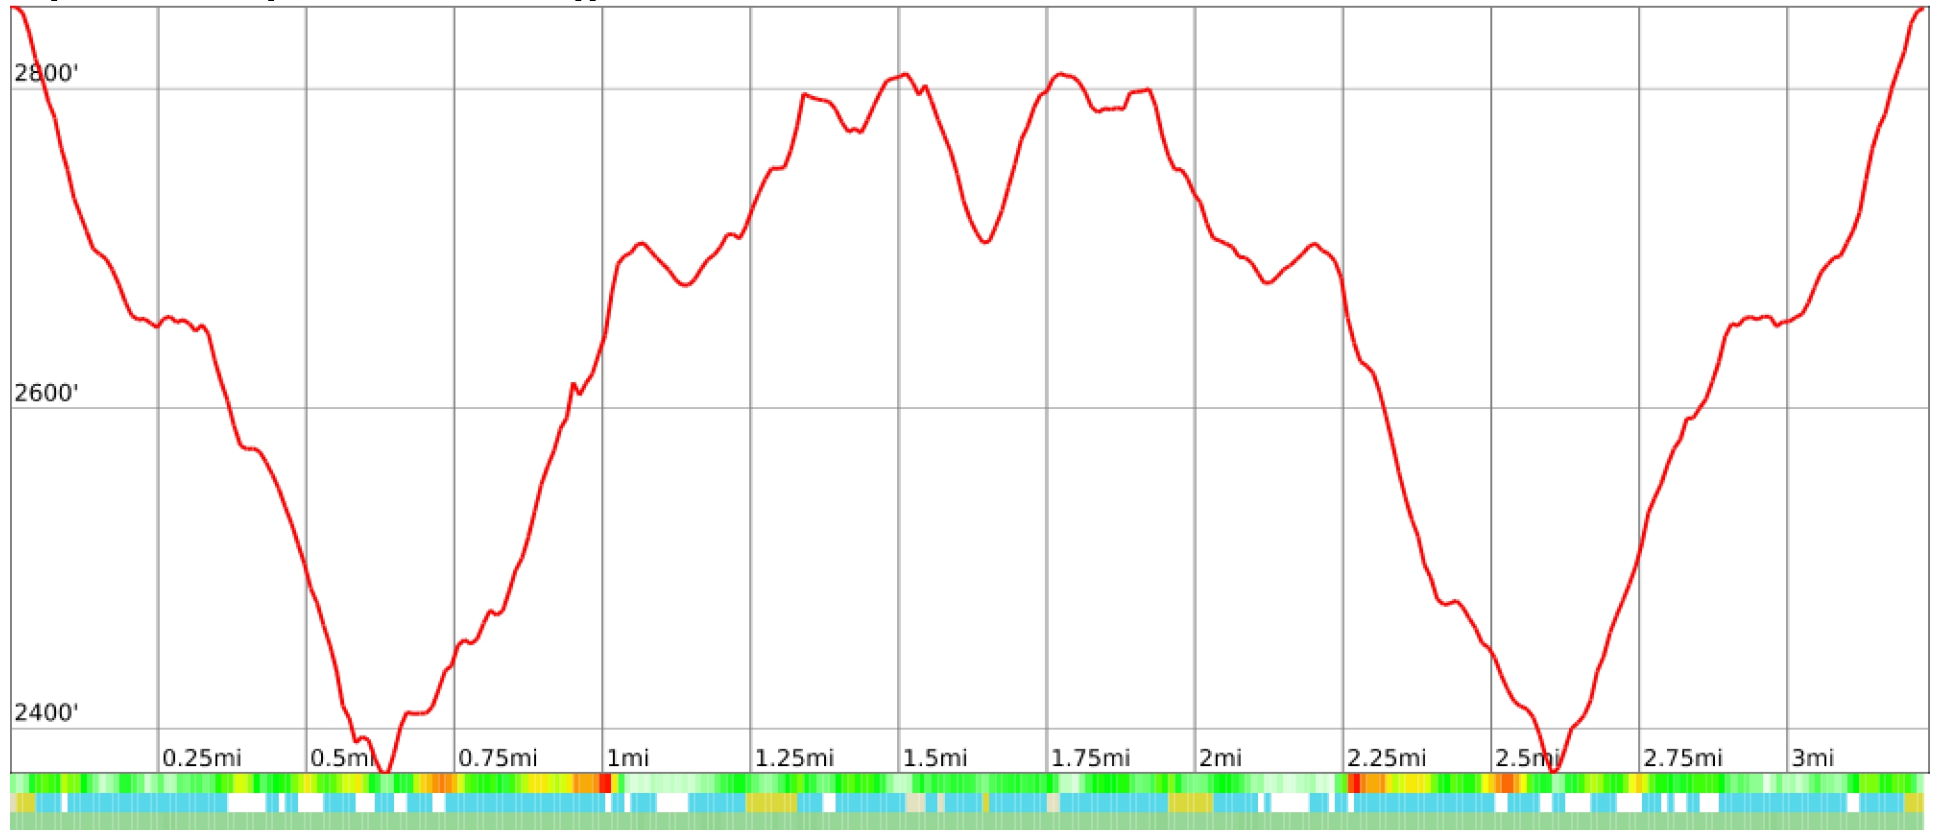

Rocky Mountain Hike

range 2369' to 2851' gain 1168' loss 1171' exaggeration 14.3x

Slope Angle (top), Land Cover (middle), Tree Cover (bottom)