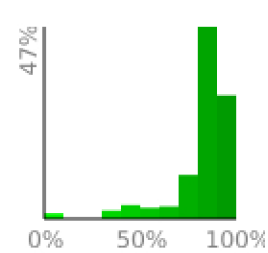

8.06mi General Hike on GPSies.com

range 1509' to 3140' gain 2172' loss 2172' exaggeration 10.5x

Elevation

Min 1510'
Avg 2334'
Max 3141'
Delta 1630'

Slope

Min 2°
Avg 12°
Max 35°

Aspect

Tree Cover

Land Cover

Forest 100%