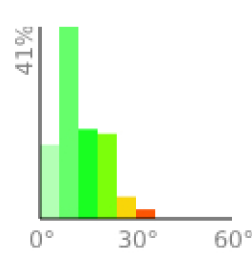

# 8.06mi General Hike on GPSies.com

range 1509' to 3140' gain 2172' loss 2172' exaggeration 10.5x

Slope Angle (top), Land Cover (middle), Tree Cover (bottom)

## Elevation

Min 1510'  
Avg 2334'  
Max 3141'  
Delta 1630'

## Slope

Min 2°  
Avg 12°  
Max 35°