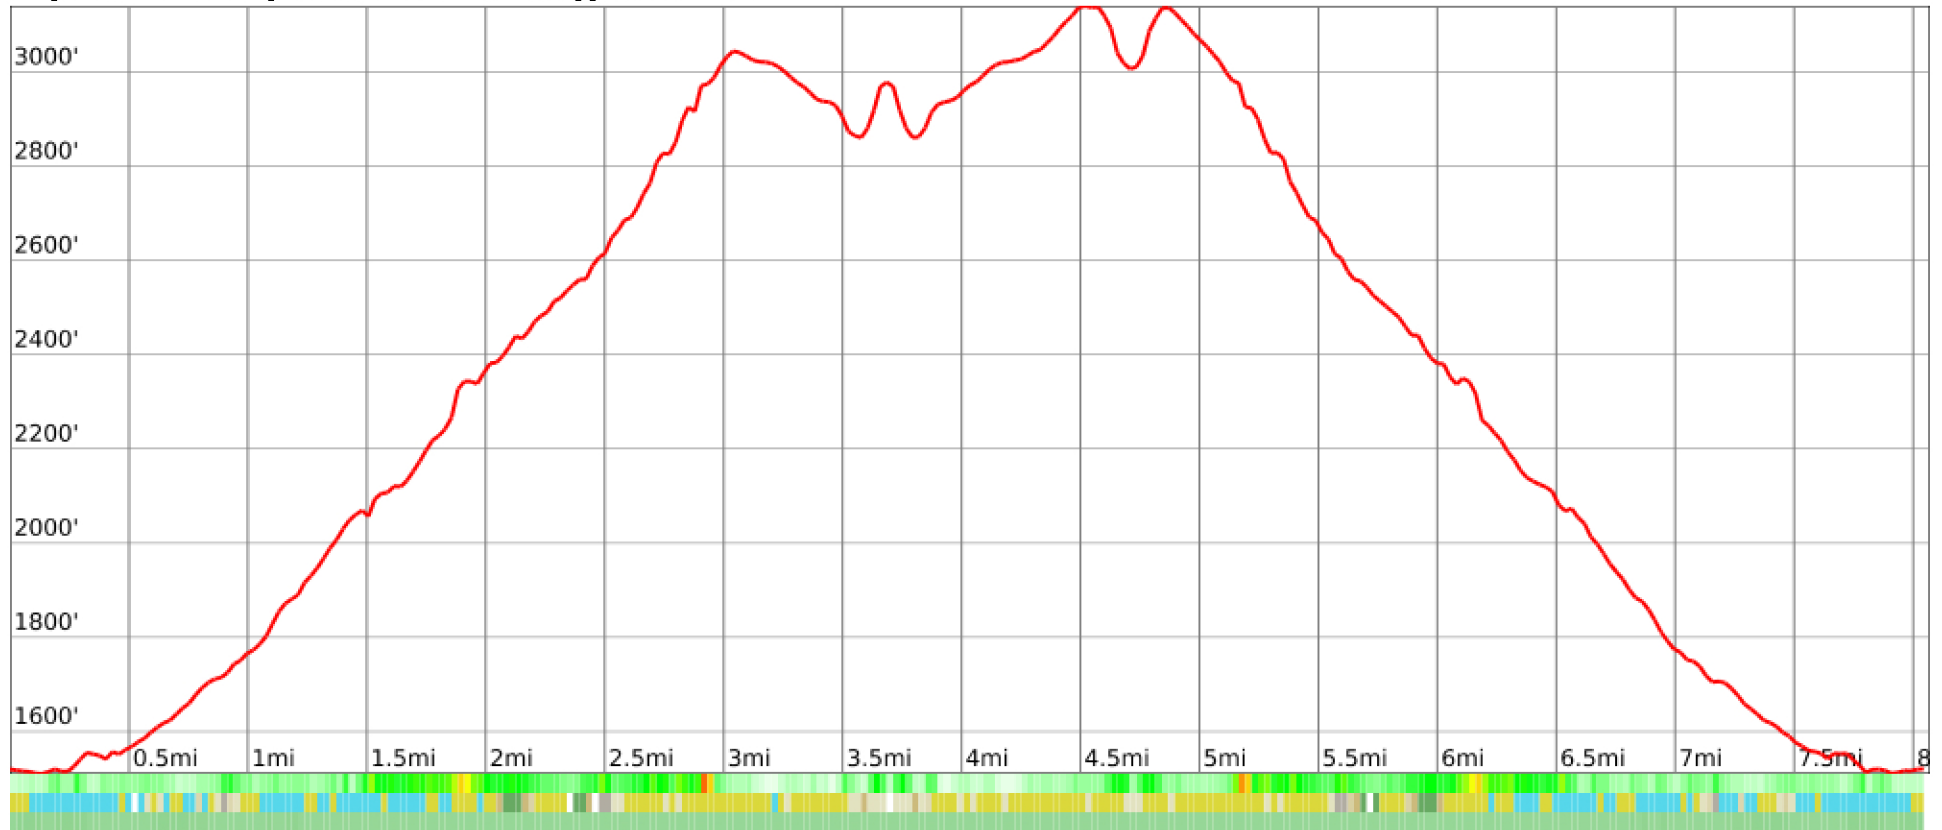

# 8.06mi General Hike on GPSies.com

range 1509' to 3140' gain 2172' loss 2172' exaggeration 10.5x

Slope Angle (top), Land Cover (middle), Tree Cover (bottom)

## Elevation

Min 1510'  
Avg 2334'  
Max 3141'  
Delta 1630'

## Slope

Min 2°  
Avg 12°  
Max 35°

## Tree Cover