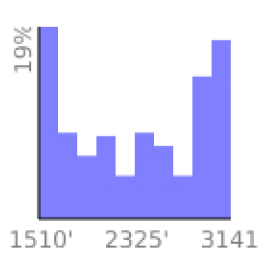

# 8.06mi General Hike on GPSies.com

range 1509' to 3140' gain 2172' loss 2172' exaggeration 10.5x

Slope Angle (top), Land Cover (middle), Tree Cover (bottom)

## Elevation

Min 1510'  
Avg 2334'  
Max 3141'  
Delta 1630'

## Slope

Min 2°  
Avg 12°  
Max 35°