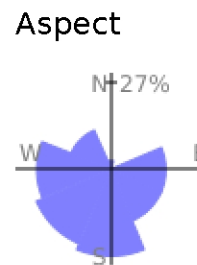

Boulder Loop

range 866' to 1752' gain 1161' loss 1158' exaggeration 7.1x

Slope Angle (top), Land Cover (middle), Tree Cover (bottom)

Min 866'
Avg 1284'
Max 1754'
Delta 888'

Min 3°
Avg 16°
Max 45°

Land Cover

- Forest 98%
- Shrub 2%