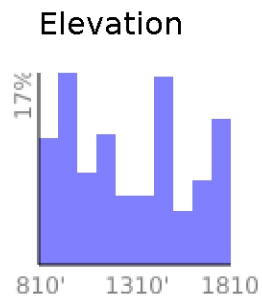

Boulder Loop

range 866' to 1752' gain 1161' loss 1158' exaggeration 7.1x

Slope Angle (top), Land Cover (middle), Tree Cover (bottom)

Min 866'
Avg 1284'
Max 1754'
Delta 888'

Min 3°
Avg 16°
Max 45°

Land Cover

- Forest 98%
- Shrub 2%