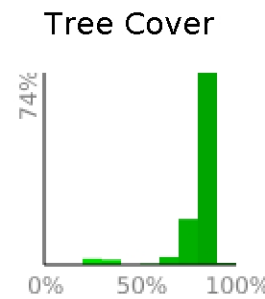

Boulder Loop

range 866' to 1752' gain 1161' loss 1158' exaggeration 7.1x

Slope Angle (top), Land Cover (middle), Tree Cover (bottom)

Min 866'
Avg 1284'
Max 1754'
Delta 888'

Min 3°
Avg 16°
Max 45°

Land Cover

- Forest 98%
- Shrub 2%