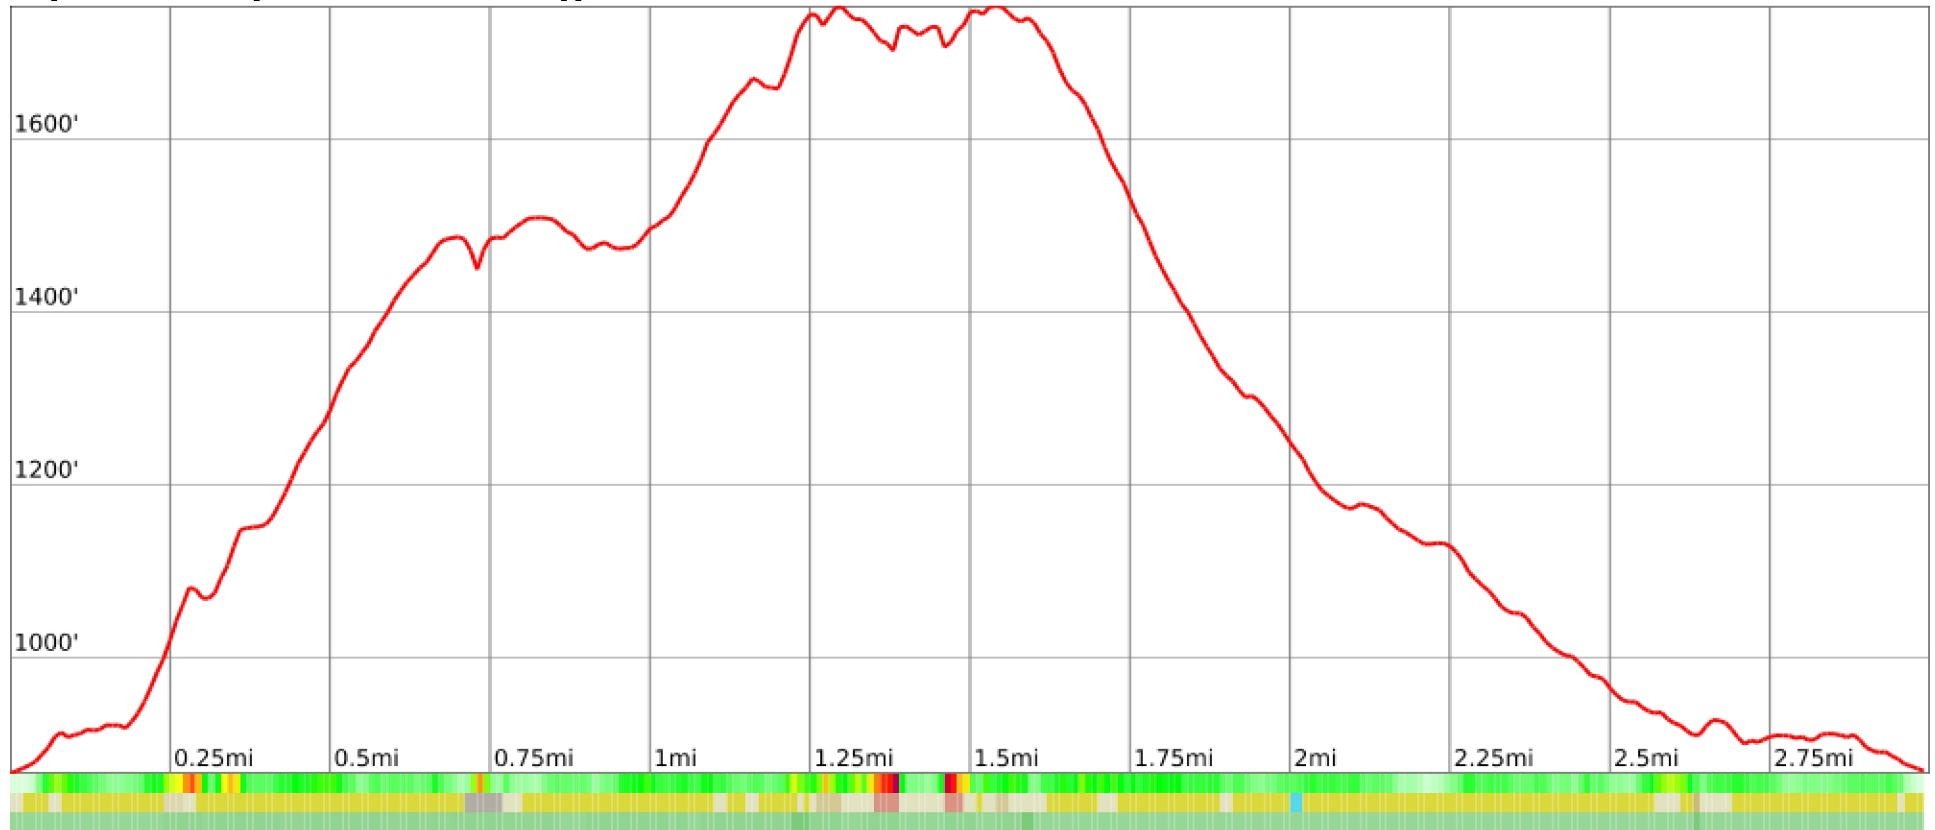

Boulder Loop

range 866' to 1752' gain 1161' loss 1158' exaggeration 7.1x

Slope Angle (top), Land Cover (middle), Tree Cover (bottom)

Min 866'
Avg 1284'
Max 1754'
Delta 888'

Min 3°
Avg 16°
Max 45°

Land Cover

- Forest 98%
- Shrub 2%