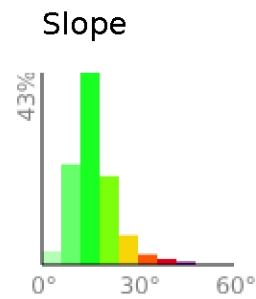

Boulder Loop

range 866' to 1752' gain 1161' loss 1158' exaggeration 7.1x

Slope Angle (top), Land Cover (middle), Tree Cover (bottom)

Min 866'
Avg 1284'
Max 1754'
Delta 888'

Min 3°
Avg 16°
Max 45°

Land Cover

- Forest 98%
- Shrub 2%